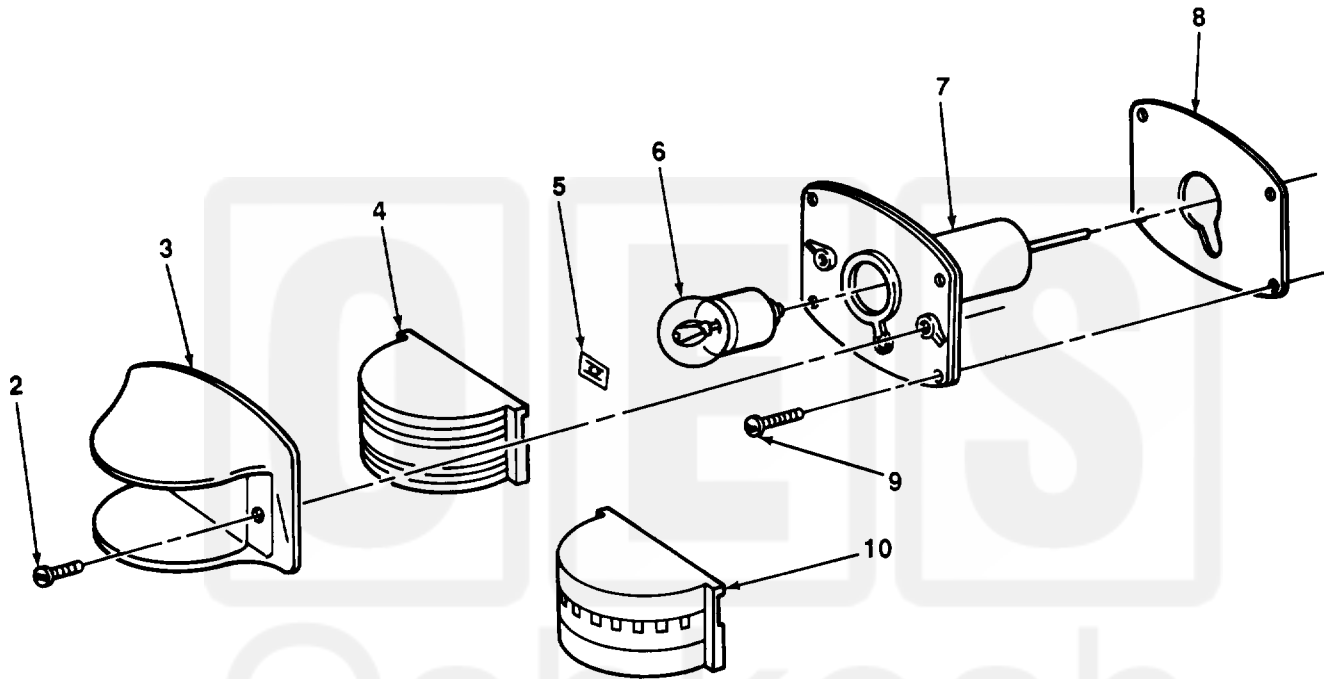

SECTION II

TM 9-2330-238-24P

TA506639

FIGURE 11. MARKER CLEARANCE LIGHT.

Current part is item (1) on diagram. Available at [www.oshkoshequipment.com](http://www.oshkoshequipment.com)

SECTION (1) ITEM NO	II (2) SMR CODE	(3) CAGEC	TM9-2330-238-24P (4) PART NUMBER	(5) DESCRIPTION AND USABLE ON CODES (UOC)  GROUP 0609 LIGHTS  FIG. 11 MARKER CLEARANCE LIGHT	(6) QTY
1	PAD000	96906	MS35424-1	LIGHT ,MARKER,CLEARA AMBER BLACKOUT	2
1	PA000	19207	MS35423-1	LIGHT ,MARKER,CLEARA AMBER SERVICE (AB) UOC:855	2
1	PA000	19207	MS35423-1	LIGHT ,MARKER,CLEARA AMBER SERVICE (AF) UOC:855	5
1	PA000	19207	7261916	LIGHT ,MARKER,CLEARA RED SERVICE (AB) UOC:855	2
1	PA000	19207	7261916	LIGHT ,MARKER,CLEARA RED SERVICE (AF) UOC:855	5
1	PA000	19207	MS35423-1	LIGHT ,MARKER,CLEARA AMBER SERVICE UOC:290 ,852,854,856	2
1	PA000	19207	7261916	LIGHT ,MARKER,CLEARA RED SERVICE UOC:290 ,852,854,856	2
1	PA000	19207	7261918	LIGHT ,MARKER,CLEARA BLACKOUT, RED (AB,AC,AD)	2
2	PAOZZ	96906	MS51959-61	SCREW,MACHINE DOOR ATTACH (AF) UOC:855	28
2	PAOZZ	96906	MS51959-61	SCREW,MACHINE DOOR ATTACH UOC:290 ,852,854,856	16
3	PAOZZ	19207	7526516	RETAINER,LENS MARKER CLEARANCE LIGHT (AF) UOC:855	14
3	PAOZZ	19207	7526516	RETAINER,LENS MARKER CLEARANCE LIGHT UOC:290 ,852,854,856	8
4	PAOZZ	19207	7525994	LENS,LIGHT SERVICE AMBER (AF) UOC:855	5
4	PAOZZ	19207	7525995	LENS ,LIGHT SERVICE RED (AF) UOC:855	5
4	PAOZZ	19207	7525994	LENS ,LIGHT SERVICE, AMBER UOC:290 ,85,854,856	2
4	PAOZZ	19207	7525995	LENS ,LIGHT SERVICE, RED UOC:290 ,852,854,856	2
5	PAOZZ	19207	7526796	PUSH ON NUT LENS RETAINING UOC:290 ,852,854,856	16
5	0AOZZ	19207	7526796	PUSH ON NUT LIGHT LENS RETAINING (AF) UOC:855	28
6	PAOZZ	19207	190877	LAMP,INCANDESCENT MARKER CLEARANCE LIGHT (AF) UOC:855	14
6	PAOZZ	19207	190877	LAMP,INCANDESCENT MARKER CLEARANCE LIGHT UOC:290 ,852,854,856	8

Current part is item (1) on diagram. Available at [www.oshkoshequipment.com](http://www.oshkoshequipment.com)